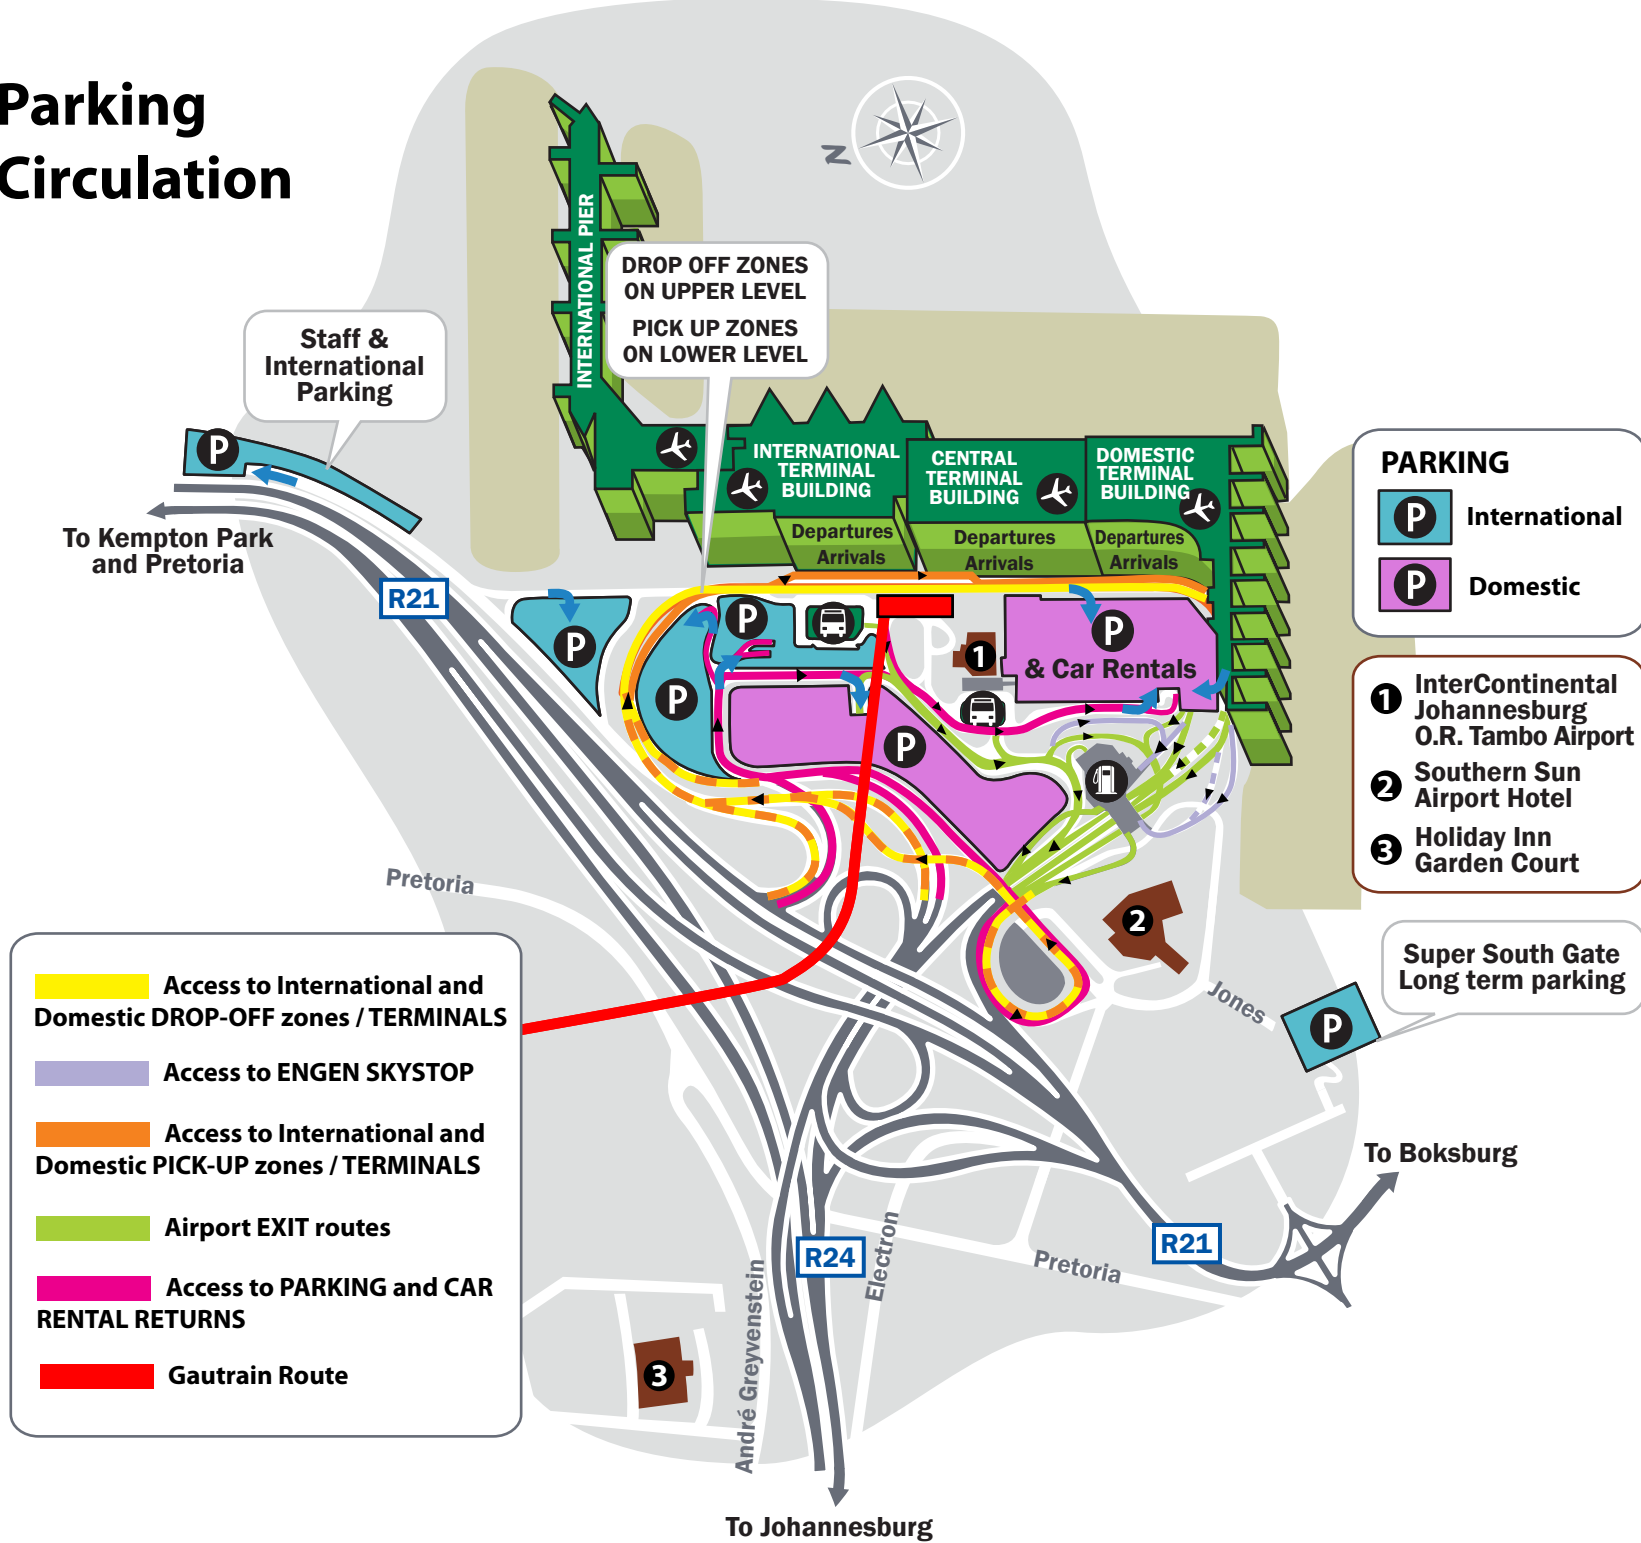

Parking Circulation

PARKING

- P** International
- P** Domestic

- 1 InterContinental Johannesburg O.R. Tambo Airport
- 2 Southern Sun Airport Hotel
- 3 Holiday Inn Garden Court

- Yellow line:** Access to International and Domestic DROP-OFF zones / TERMINALS
- Purple line:** Access to ENGEN SKYSTOP
- Orange line:** Access to International and Domestic PICK-UP zones / TERMINALS
- Green line:** Airport EXIT routes
- Pink line:** Access to PARKING and CAR RENTAL RETURNS
- Red line:** Gautrain Route